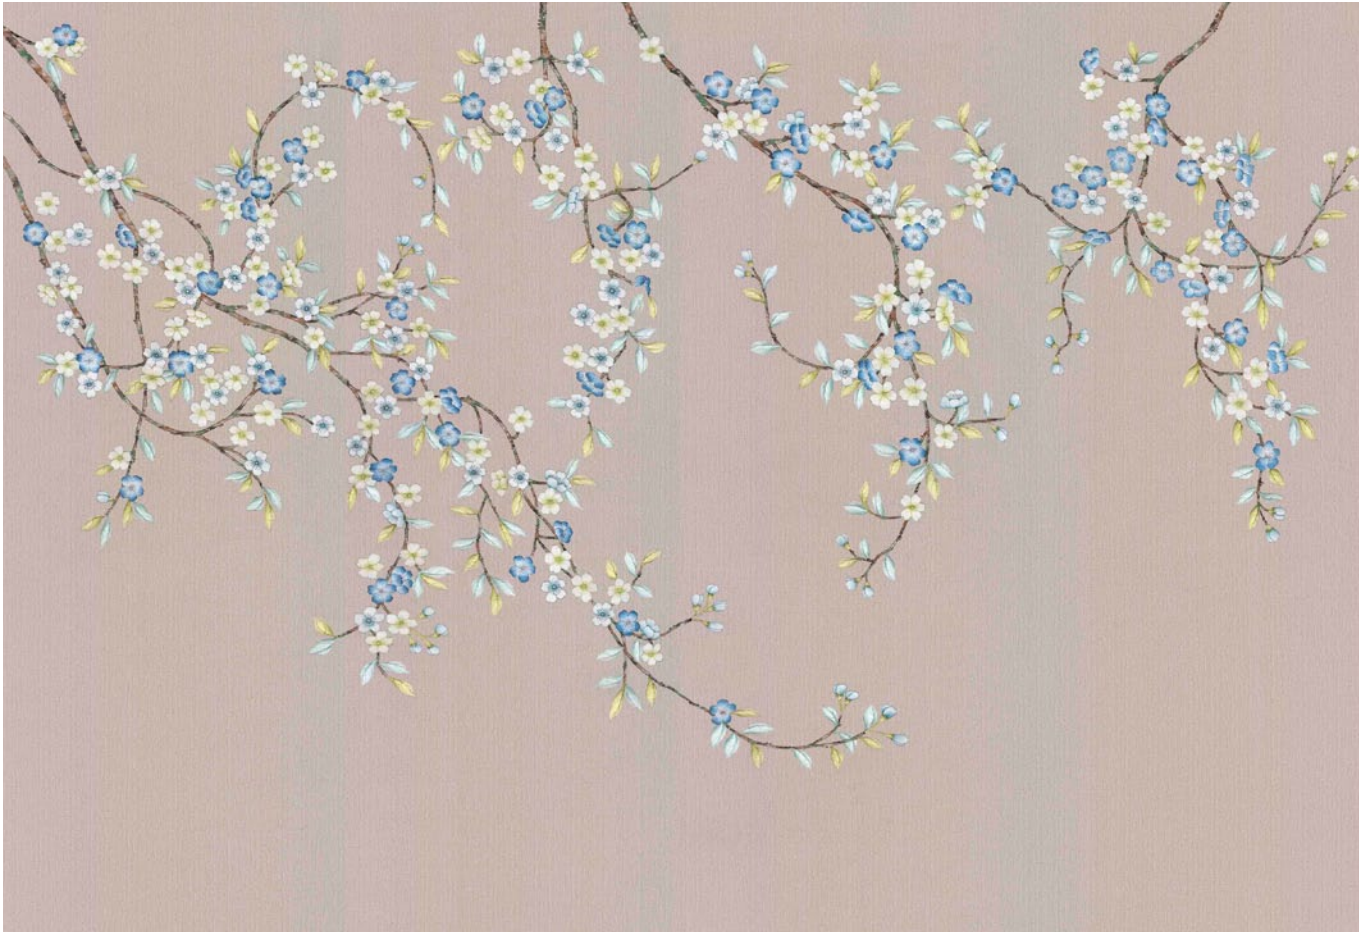

YANA SVETLOVA

WALLCOVERINGS

GRACE CONTEMPORARY

C62-1